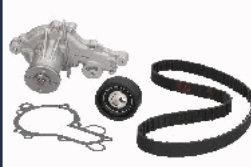

SKD-S05

1140763B00

SUZUKI SAMURAI (SJ) 1.3 (SJ 413)
SUZUKI SANTANA 1.3 (SJ413)
SUZUKI SJ 413 1.3
SUZUKI SWIFT Cabriolet (SF413) 1.3 (SF413, AK35)
SUZUKI SWIFT I (AA) 1.0 (SA310, AA41/43)
SUZUKI SWIFT I (AA) 1.3 (SA413, AA51)